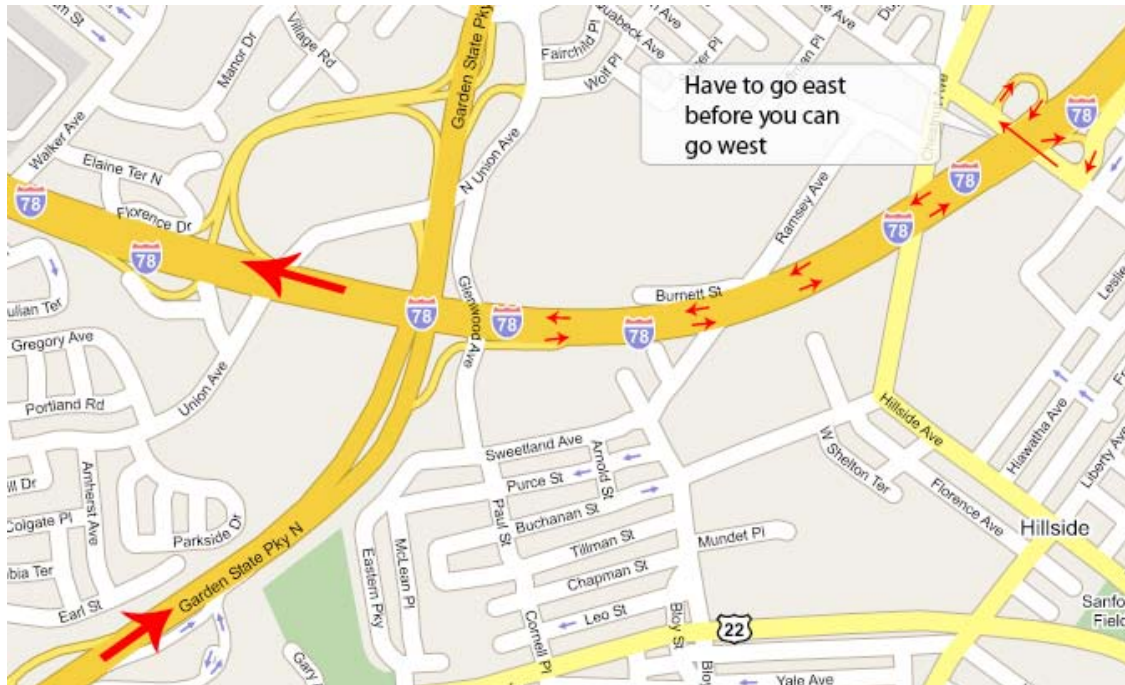

## From Route 78

---

## From the East

on route 78w, leave 78 via exit 41 which ends at Drift Rd. Turn right onto Drift and turn right at traffic light, (Plainfield Ave). Immediately upon driving under route 78 there is a ramp on the right leading to the Connell Office Complex. Take this right and make the first right, Building 400, is directly toward your right. The main entrance is on the side facing Plainfield Ave. Skarven is on the 6th floor, Suite 6200.

## From the West

on route 78E, leave 78 via exit 41, which ends at Dale Rd. Turn left onto Dale and turn right at traffic light, (Plainfield Ave). Immediately upon driving under route 78 there is a ramp on the right leading to the Connell Office Complex. Take this right and make the first right, Building 400, is directly toward your right. The main entrance is on the side facing Plainfield Ave. Skarven is on the 6th floor, Suite 6200.

## From Garden State Parkway

From the North on the GSP south, leave the GSP at exit 142, route 78 W. Approximately 10 miles leave route 78 via exit 41 and follow the directions above.

From the South on the GSP north, there is no exit leading to route 78 W, You must leave the GSP at exit 142 and go East on route 78 until you can make a U turn at exit 54. After making U turn stay on route 78 W until exit 41. Follow route 78 directions above.